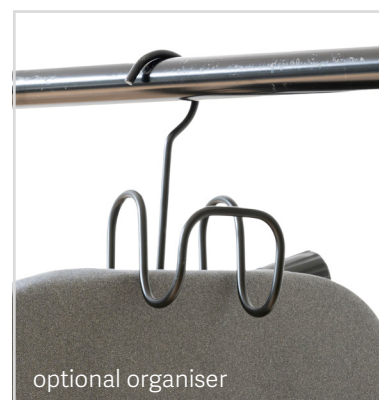

M6102

Audrey - cover ironing board

optional organiser

*Accessories and equipment
not included*

www.moorforyourroom.com

E welcome@moorforyourroom.com

MOOR is a brand of Bentley Europe BV

v1.1