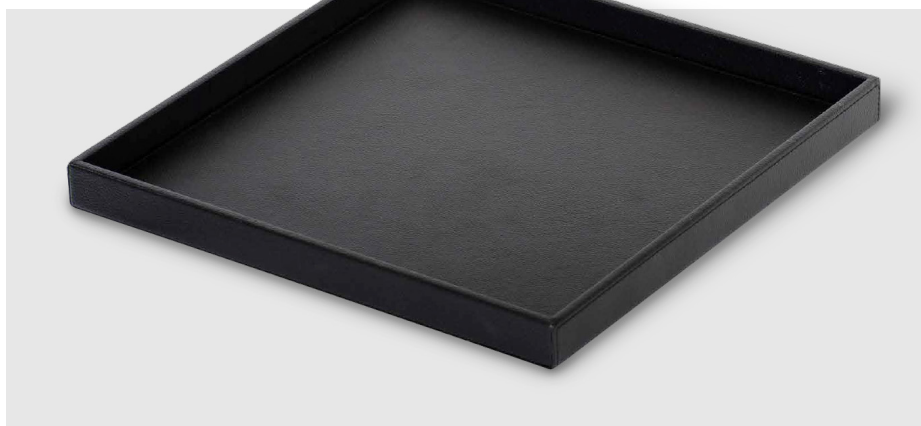

PRODUCT SHEET

BY BENTLEY

Florence

WELCOME TRAY SQUARE

ITEM NUMBER

M6053

Florence - welcome tray

EAN: 8720256648093

FEATURES

- + luxurious black color with black stitching
- + elegant square design
- + multipurpose usage
- + suitable for Nespresso and other capsule coffee machines
- + to combine with tea bag holder 'Amelia'
- + easy to clean and water repellent
- + made of leatherette

SPECIFICATIONS

SIZES

sizes (w x d x h) 35 x 35 x 3 cm

MATERIAL & COLOUR

material / colour leatherette / black

PACKAGING

packaging 10 pcs. per carton (120 pcs. per pallet)
carton size 48 x 40,5 x 39,5 cm
gross weight 1 kg per pcs.