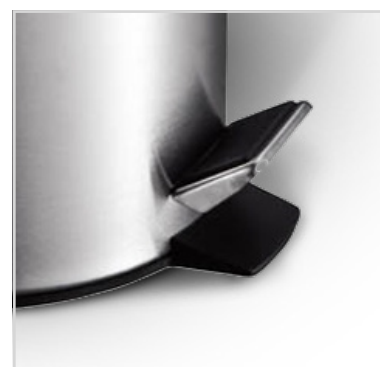

www.moorforyourroom.com

Gouda - The Netherlands

T +31 182 - 58 14 42

E welcome@moorforyourroom.com

MOOR is a brand of Bentley Europe BV