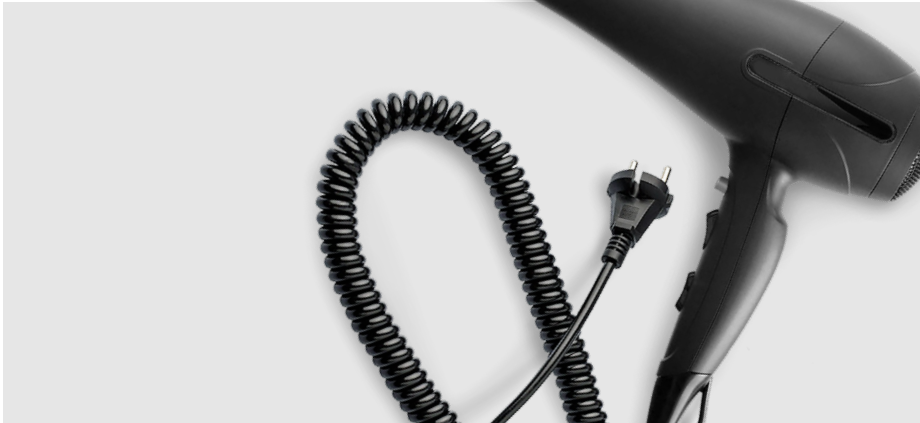

PRODUCT SHEET

BY BENTLEY

Susan+

HOTEL HAIR DRYER

ITEM NUMBER

M6068N

Susan - hair dryer EU plug

EAN: 8720256648710

M6069N

Susan - hair dryer UK plug

EAN: 8720256648734

FEATURES

- + powerful 2000 - 2400 W motor
- + two air speed settings
- + three temperature settings
- + cold air button
- + 180 cm coil cord
- + removable nozzle and air intake cap for easy cleaning
- + luxury black colour
- + safe overheating protection

SPECIFICATIONS

SIZES

sizes (w x d x h) 23,8 x 9 x 27,4 cm

ELECTRICAL INFORMATION

power 2000 - 2400 W, 220 - 240 V, 50 - 60 Hz

cord length 180 cm (coil cord)

MATERIAL & COLOUR

material / colour polypropylene / matte black finish